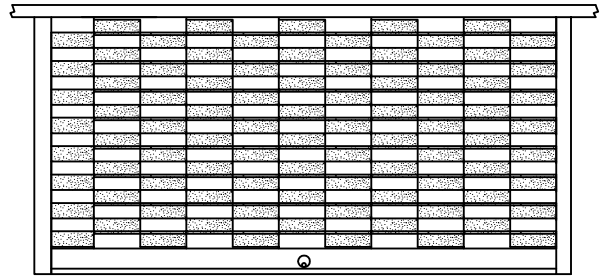

DYNAFLAIR

ROLLING GRILLES & CLOSURES

**DYNAPLEX-TGP
TEMPERED GLASS**

**DYNAPLEX-LP
LEXAN PANEL**

**DYNAPLEX-PP
PERFORATED**

**DYNAPLEX-SP
SOLID PANEL**

**DYNAPLEX-OP
OPEN PATTERN**

**DEBONAIRE
ROLLING GRILLE**