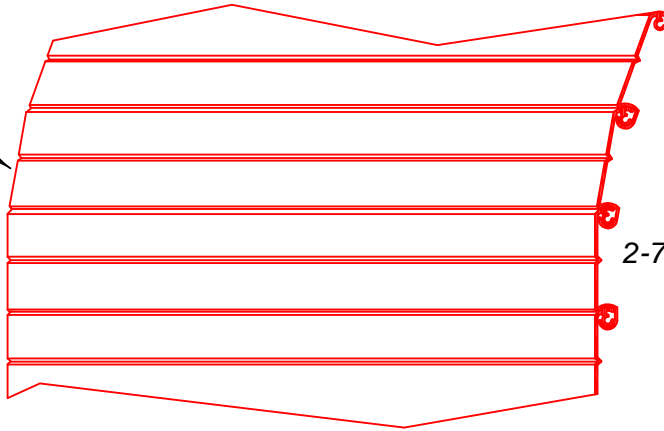

**ROLLING CLOSURE
ALUMINUM SHUTTER
CURTAIN DETAIL**

FULL WIDTH
INTERLOCKING
ALUMINUM SLATS

2-7/16" BETWEEN
HINGE \varnothing

**ALUMINUM
ROLLING SHUTTER**