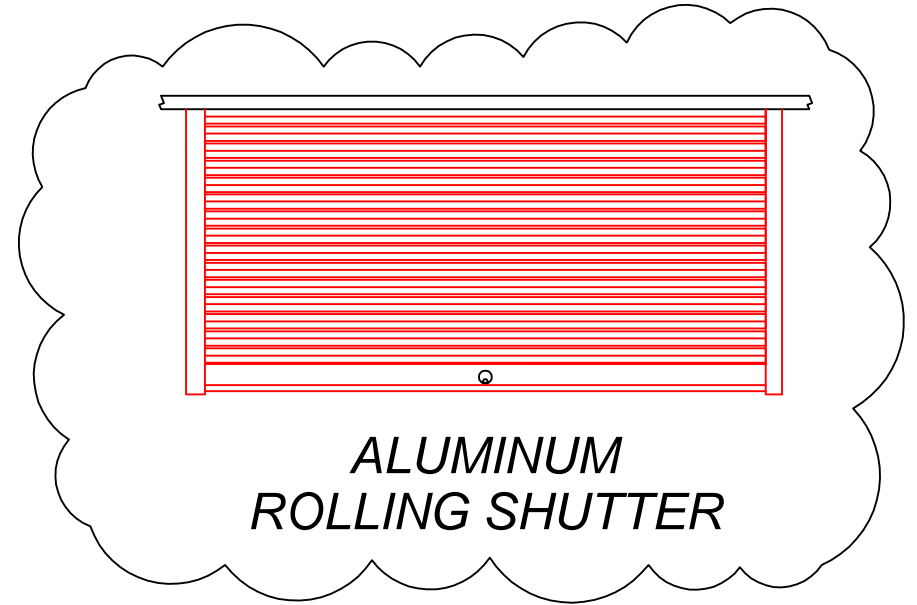

**ROLLING CLOSURE
ALUMINUM SHUTTER
CURTAIN DETAIL**

FULL WIDTH
INTERLOCKING
ALUMINUM SLATS

2-7/16" BETWEEN
HINGE \varnothing

**ALUMINUM
ROLLING SHUTTER**