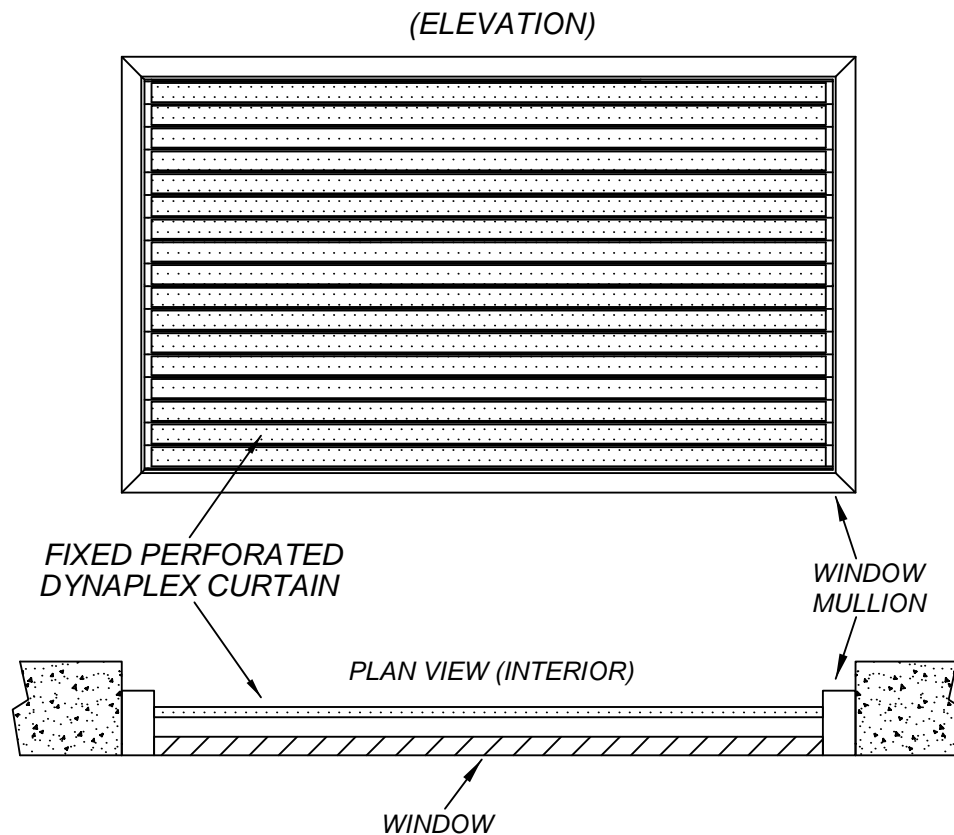

BEHIND GLASS

"PERF DYNAPLEX" FIXED PANELS (TO WINDOW MULLION)

Dynaflair will provide you with custom made, fixed panels that permanently mount inside or outside of the glass. These panels are made from our proprietary extrusion shapes and they have the "look" of operating rolling closures without having the accompanying expensive operating mechanisms. Panel arrays are strongly fastened all around to the window mullion extrusions. Each window gets it's own custom fitted insert that may be mounted right up against the glass.