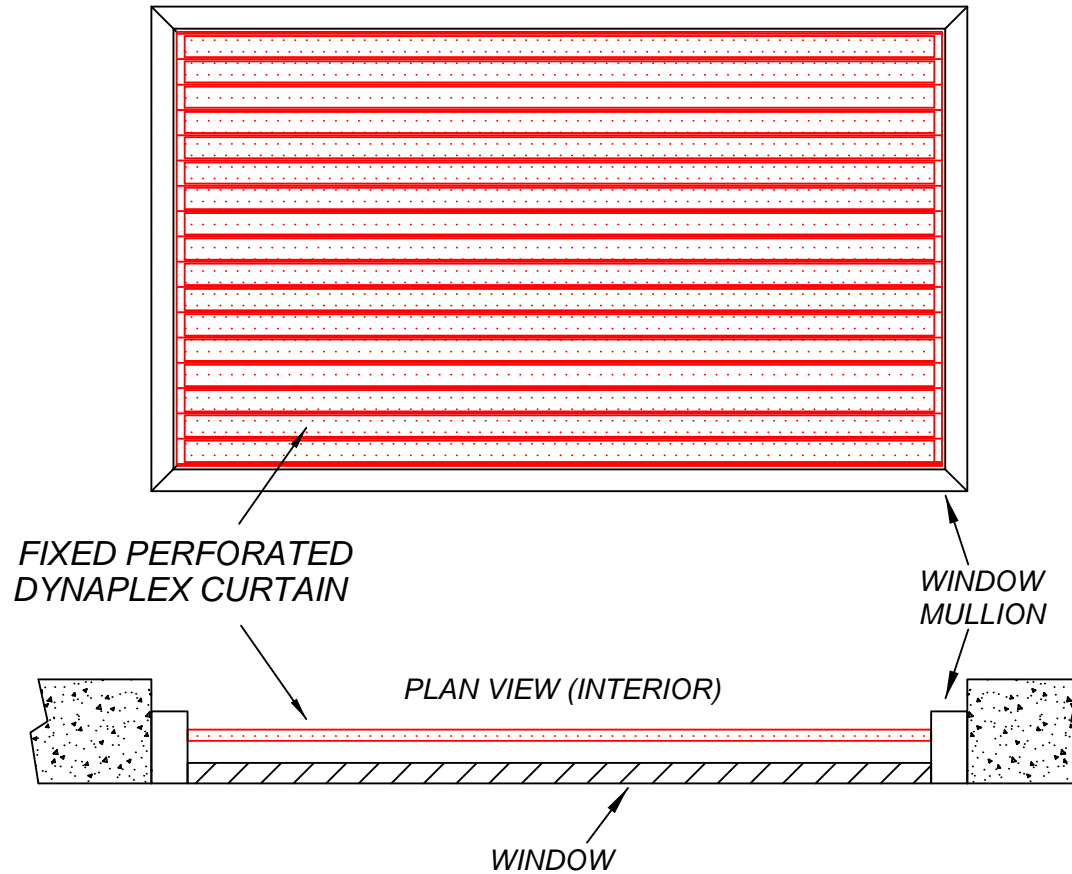

FIXED PANEL IN FRONT / BEHIND GLASS WINDOW PROTECTION

(ELEVATION)

Custom fixed panel barriers, made of our proprietary extrusion shapes, are permanently mounted to inside or outside glass window mullions.